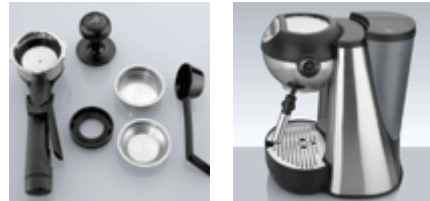

## Espresso Coffee Machine

- It can be used with both coffee soft pods as well as the ground coffee or espresso.
- Also the preparation of hot water for tea or convenience drinks is possible.
- Short brewing time - delicious, freshly brewed coffee with rich crema.
- Reversible pod holder for inserting either one or two coffee pods resp. coffee powder.
- Coffee outlet is adjustable in height (distance to the grating: 95 up to 105 mm).
- Removable drip tray.
- Detachable, self-standing, transparent water container with a capacity of 1.8 l (for approx. 14 cups), water level indicator and practical recessed grip for an easy handling.
- Automatic switch-off after 1 hour without operation.
- 2 start buttons for either 1 or 2 cups.
- Filling quantity of both start buttons is individually programmable.
- 1 control lamp red / green: function indication.
- 1 control lamp yellow: de-scaling program. Programmed de-scaling procedure.
- Electronic temperature control, boil-dry cut-out and overheating protection.
- Hot-water boiler made of stainless steel.
- Cable reel facility at the bottom part.
- Non-slip placement.
- Operating pressure: 1.5 - 2 bar max.
- Nominal voltage: 220 - 240 V~, 1600 W